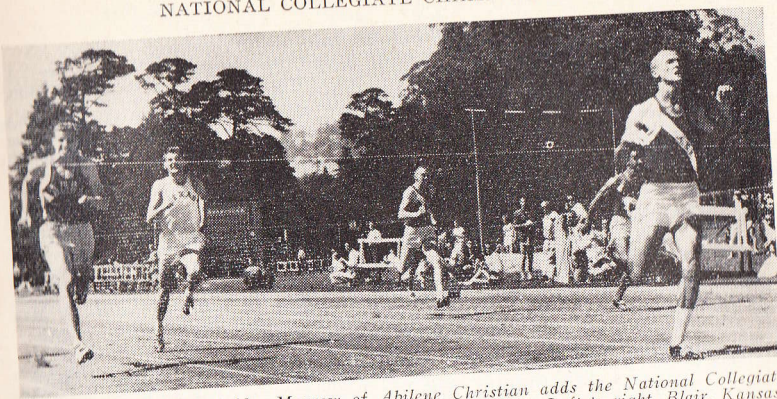

First Semi-final—1. Agostini 10.4; 2. Morrow 10.4; 3. Kave 10.5; 4. Blair 10.6. Also competed: Brabham 10.7; Hicks 10.8.

Second Semi-final—1. King 10.4; 2. Sime 10.4; 3. Whilden 10.6; 4. Coyle 10.7. Also competed: Waters 10.9.

Final—1. Morrow 10.4; 2. Sime 10.6; 3. Agostini 10.6; 4. King 10.7; 5. Kave 10.7; 6. Blair 10.7. Also competed: Whilden 10.7; Coyle 10.8.

200-METER DASH

First Heat—1. Dick Blair, Kansas 21.0; 2. Dave Sime, Duke 21.1; 3. Bobby Whilden, Texas 21.4; 4. Jim Segrest, Abilene Christian 21.6. Also competed: Jerry Beck, Houston 21.7; Jim Saras, Stanford 21.7; Joe Foreman, Notre Dame, 21.7; Sam Wesley, Oregon State 22.0.

Second Heat—1. Bobby Morrow, Abilene Christian 21.7; 2. Mike Agostini, Fresno State 21.9; 3. Edgar Brabham, Michigan State 21.9; 4. Ken Kave, Morgan State 21.9. Also competed: Dave Perry, Colgate 22.0; Dick Flodin, Minnesota 22.1; Doyle Jones, Houston 22.1.

Final—1. Morrow 20.6 (breaks meet record for one turn; 20.7; Mel Patton, USC, 1948; equals American record for one turn; Andy Stanfield, Seton Hall, 1951, 1952; equals National Collegiate record for one turn; Stanfield, 1951); 2. Blair 21.0; 3. Whilden 21.2; 4. Agostini 21.2; 5. Brabham 21.4; 6. Segrest 21.7. Also competed: Kave 23.4; Sime pulled up lame.

HABIT FORMING—Bobby Morrow of Abilene Christian adds the National Collegiate 200-meter title to his 100-meter crown in record time of 20.6. Left to right, Blair, Kansas, Whilden, Texas, Segrest, Abilene Christian and Fresno State's Agostini.

400-METER DASH

First Heat—1. John Haines, Pennsylvania 47.1; 2. Russ Ellis, UCLA 47.7; 3. Bob Perkins, Lincoln 48.1; 4. Jon Totz, Texas 48.5. Also competed: Fernandez Goode, Los Angeles State 48.5; Charles Ince, Stanford 48.9; Jim Ely, Indiana 49.5.

Second Heat—1. Charlie Jenkins, Villanova 47.3; 2. Herb Washington, Morgan State 47.4; 3. Mike Larrabee, USC 47.7; 4. Dick Wharton, Harvard 47.8. Also competed: Ed Shinn, Occidental 47.9; Laird Sloan, Michigan 48.2; Art Stewart, California 49.1.

Third Heat—1. Pete Orr, Missouri 47.5; 2. J. W. Mashburn, Oklahoma A&M 47.6; 3. John Telford, Wayne 47.8; 4. Don Ward, Indiana, 47.9. Also competed: Dave Perry, Colgate 48.0; Gastonia Finch, Iowa 48.1; Lavern Voigt, Texas 48.1.

First Semi-final—1. Mashburn 46.8; 2. Washington 47.4; 3. Perkins 47.8; 4. Haines 48.5. Also competed: Wharton 49.3; Telford 50.9.

Second Semi-final—1. Jenkins 47.4; 2. Ellis 47.5; 3. Larrabee 47.6; 4. Totz 47.8. Also competed: Ward 48.0; Orr 48.3.

Final—1. Mashburn 46.4; 2. Haines 46.4; 3. Jenkins 46.6; 4. Ellis 46.7; 5. Washington 47.1; 6. Perkins 47.2. Also competed: Larrabee 47.5; Totz 47.6.

800-METER RUN

First Heat—1. Lang Stanley, San Jose State 1:50.8; 2. Charles Kirkby, USC 1:51.0; 3. Lowell Janzen, Kansas 1:51.2; 4. Paul Johnson, Abilene Christian 1:51.8. Also competed: Bruce Lockerbie, NYU 1:52.6; Don Johnson, Morgan State 1:52.7; Vince Gilliland, Occidental 1:52.8; Lanny Quigley, USC 1:53.0; Arlin Finlinson, BYU 1:54.1; John Dahl, Oklahoma 1:56.6.

1500-METER RUN

Final—1. Ron Delany, Villanova 3:47.3 (breaks meet record; 3:50.7, Bob McMillen, Occidental, 1952); 2. Jim Bailey, Oregon 3:47.4; 3. Sid Wing, USC 3:49.7; 4. Bob Seaman, UCLA 3:49.7; 5. Ted Wheeler, Iowa 3:50.4; 6. Ed Murphy, Tennessee 3:52.0. Also competed: Don Bowden, California 3:53.0; Burr Grim, Maryland 3:53.8; Larry Wray, Occidental 3:55.4; Jan Howell, Kansas 3:56.3; Hal Long, Kansas 3:58.0; Dave Wood, Miami 3:58.1; Allison Jordan, Fresno State; Paul Anderson, BYU; Bill Squires, Notre Dame; Bruce Lockerbie, NYU.